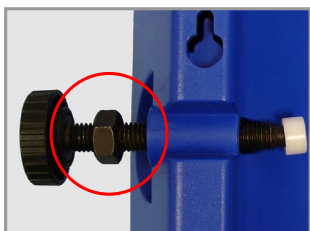

# Industrial PowerMATE™

Maximize your Access To Electric Power

Industrial PowerMATE™

Angled surface allows for connection of 3 wall mount AC adapters and in-line plugs simultaneously

Hex nut is included with each item and can be used to semi-permanently affix this item to a pole

This versatile power strip, manufactured with high quality receptacles and power cord, can be used in many different areas.

- Mounts on a pole, wall or the leg of a cart
- Attaches and detaches in seconds and requires no tools
- 15 foot cord increases mobility of equipment when mounted to a roll-away pole
- Certified to UL standard 962A
- One-year warranty