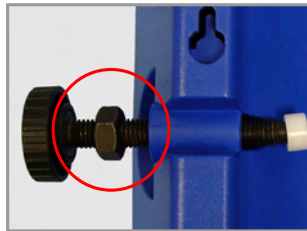

# Industrial PowerMATE™

Maximize your Access To Electric Power

Industrial PowerMATE™

Angled surface allows for connection of 3 wall mount AC adapters and in-line plugs simultaneously

Hex nut is included with each item and can be used to semi-permanently affix this item to a pole

This versatile power strip, manufactured with high quality receptacles and power cord, can be used in many different areas.

- Mounts on a pole, wall or the leg of a cart
- Attaches and detaches in seconds and requires no tools
- 15 foot cord increases mobility of equipment when mounted to a roll-away pole
- Certified to UL standard 962A
- One-year warranty